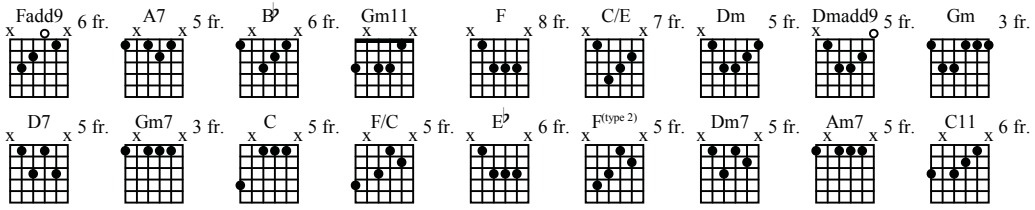

REMEMBER WHEN

As recorded by jamtrackcentral.com

(From the 2012 Album GUTHRIE GOVAN LATE NIGHT SESSIONS 3)

♩ = 80

Fadd9 A7 B^b

Full Full

13 (13) 8 6 8 x 6 5 7 8 7 5

sl. H H sl. sl. P

Fadd9 A7 B^b Gm11

1/2

7 5 3 5 7 (7) 8 5 8 6 5 6 8 6 8 10 6 8 7 6 5 8 5

sl. P H sl. sl. P H

F C/E Dm Dmadd9

5 7 (7) 5 3 5 (5) 7 5 7 5 3 3 5 3 5

sl. sl. sl. sl. H sl. sl. sl. P H

F C/E Dm Dmadd9