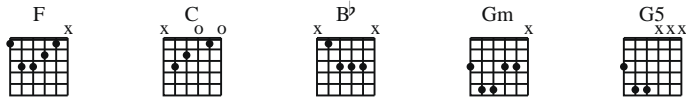

BAD DAY

As recorded by R.E.M.

(from the 2003 Album "The Best Of R.E.M In Time 1988-2003")

Words by R.E.M.
Music by R.E.M.

A Intro

♩ = 190
(C)

Gtr I

let ring-----|

T		1	1						
A	3	3	3 2 0	3	3	3 0	1	1	1 1 1 1
B	(3)	(3)	3	3	3 0	1	1	1 1 1 1	1 1 1 1 3 3

P P H

B Verse

Gtr II

F C Bb C

let ring-----|

T		1	1						
A	3	3	3 2 0	3	3	3 0	1	1	1 1 1 1
B	(3)	(3)	3	3	3 0	1	1	1 1 1 1	1 1 1 1 3 3

P P H

F C Gm C

let ring-----|

T		1	1									
A	3	3	3 2 0	3	3	3 0	(15)	(15)	(15)(15)(15)(14)	(14)	(14)	(14)(10)
B	(3)	(3)	3	3	3 0	(13)	(13)	(13)(13)(13)(12)	(12)	(12)	(12)(8)	

P P H sl. sl.